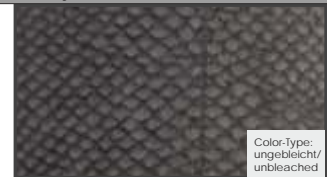

Bordeaux: coated LL1029
uncoated LL1129
hydrophobic LL1229

Blue Dynamics

Color-Type:
ungebleicht/
unbleached

Marine: coated LL1006
uncoated LL1106
hydrophobic LL1206

Plant Life

Color-Type:
gebleicht/
bleached

Reed: coated LL1009
uncoated LL1109
hydrophobic LL1209

Tender Dreams

Color-Type:
ungebleicht/
unbleached

Cognac: coated LL1020
uncoated LL1120
hydrophobic LL1220

Blue Dynamics

Color-Type:
ungebleicht/
unbleached

Platin: coated LL1028
uncoated LL1128
hydrophobic LL1228

Plant Life

Color-Type:
ungebleicht/
unbleached

Lime: coated LL1012
uncoated LL1112
hydrophobic LL1212

Tender Dreams

Color-Type:
ungebleicht/
unbleached

Hazelnut: coated LL1031
uncoated LL1131
hydrophobic LL1231

Classic Attitudes

Color-Type:
gebleicht/
bleached

Grey: coated LL1021
uncoated LL1121
hydrophobic LL1221

Plant Life

Color-Type:
ungebleicht/
unbleached